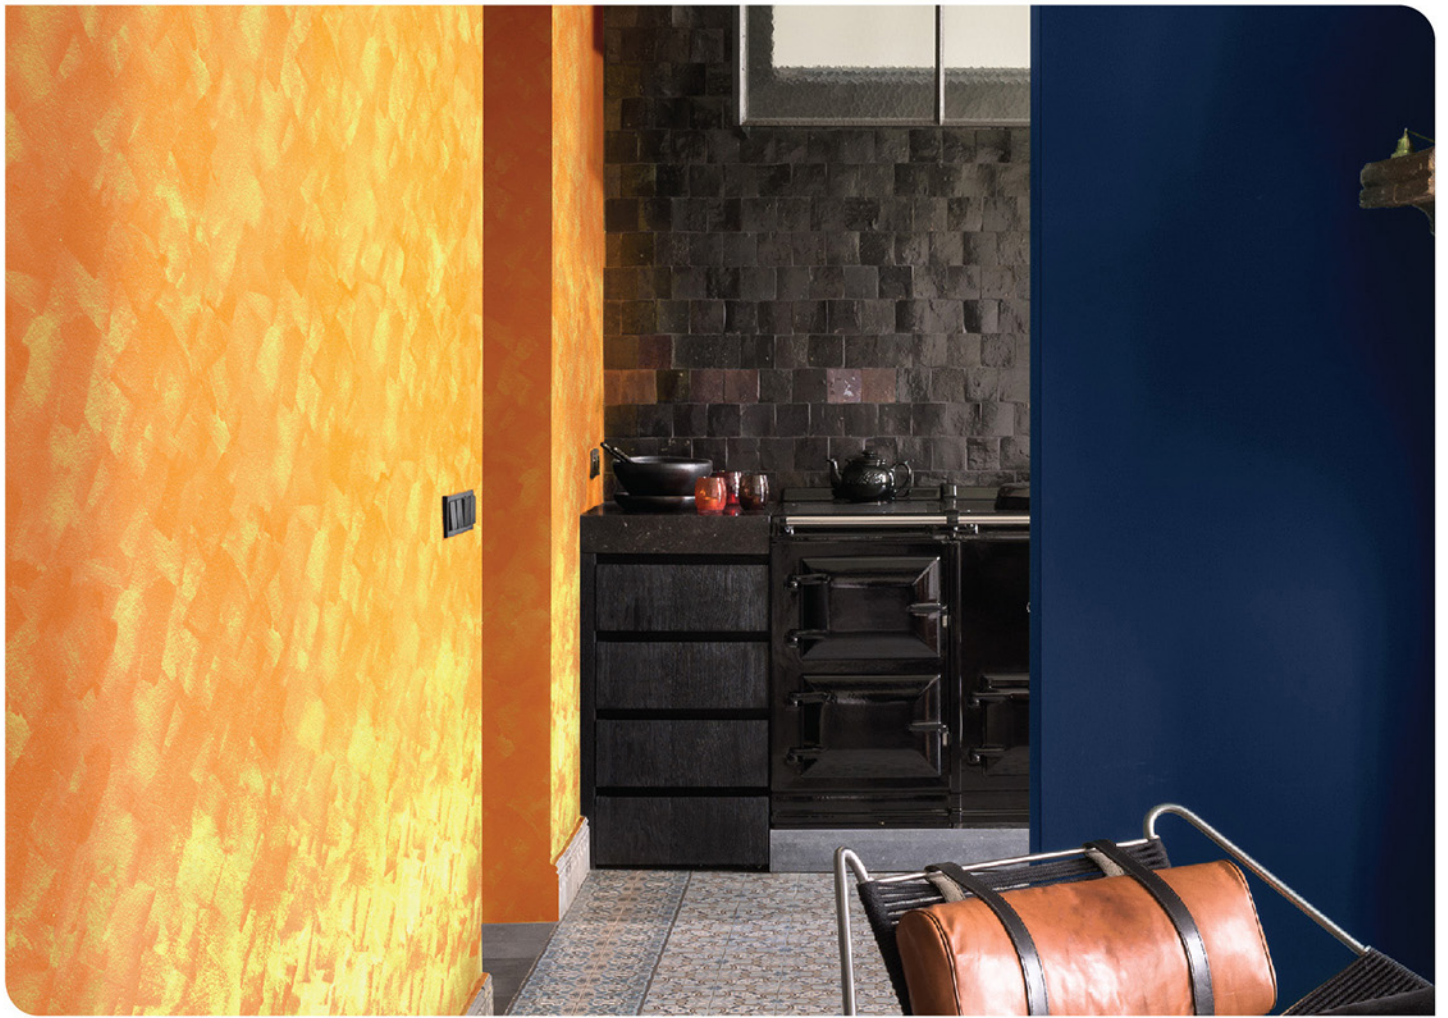

Zodiac 生肖

Monkey
猴

Rat
鼠

Dragon
龙

Love & Relationship 催动人缘感情	Major / 主色: Supplement / 配色:
Wealth & Career Enhancement 催动财运事业	Major / 主色: Supplement / 配色:
Health Enhancement 催动健康	Major / 主色: Supplement / 配色:
Nobleman & Helper Enhancement 催动贵人助力	Major / 主色: Supplement / 配色: Minor / 少色:
Academic Achievement 催动学业与功名	Major / 主色: Supplement / 配色:

GOOD FENG SHUI Functional Colours® Composition

Combo	• Major 70%	• Supplement 25%	• Minor 5%
Combo	• Major 70%	• Supplement 30%