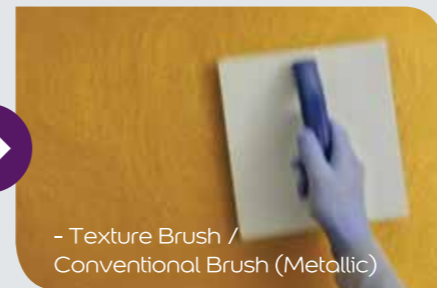

- Texture Brush / Conventional Brush (Metallic)