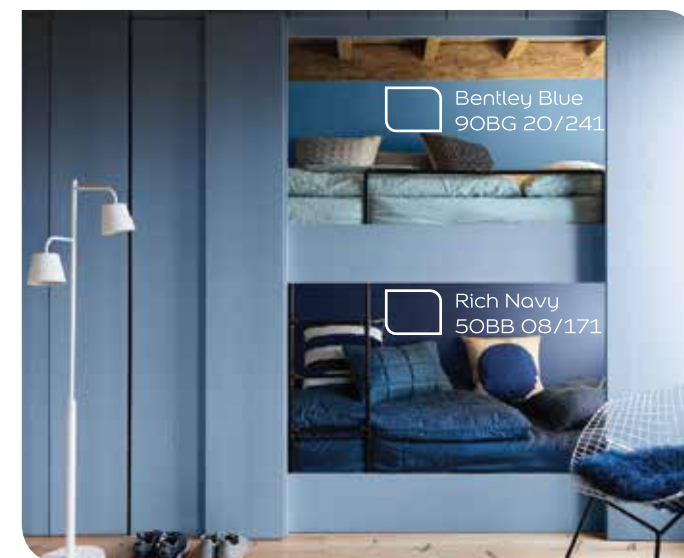

Bentley Blue
90BG 20/241

Rich Navy
50BB 08/171