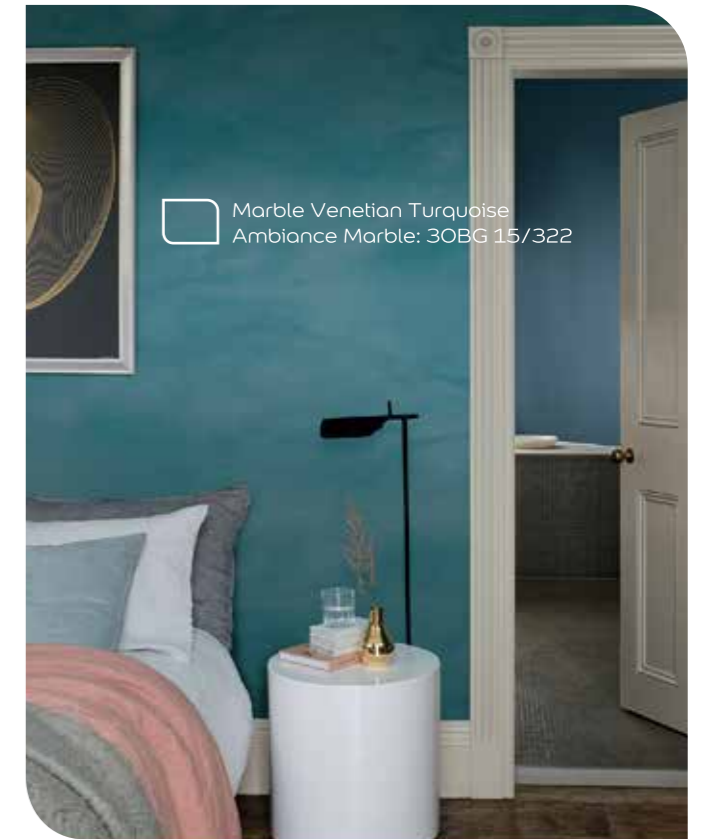

Zodiac 生肖	 催动人缘感情 Love & Relationships	 催动财运事业 Wealth & Career Enhancement	 催动健康 Health Enhancement	 催动贵人助力 Nobleman & Helper Enhancement	 学业与功名 Academic Achievement
• Monkey • Rat • Dragon • 猴 • 鼠 • 龙	Major/主色 Supplement/配色 	Major/主色 Supplement/配色 Minor/少色 	Major/主色 Supplement/配色 Minor/少色 	Major/主色 Supplement/配色 Minor/少色 	Major/主色 Supplement/配色

GOOD FENG SHUI Functional Colours® Composition	Combo	• Major 70%	• Supplement 25%	• Minor 5%
	Combo	• Major 70%	• Supplement 30%	

* Colour shown in all images may vary from actual paint colour due to lighting in photographs and printing. Please refer to Dulux Fandeck at the retail outlets for more accurate colours.