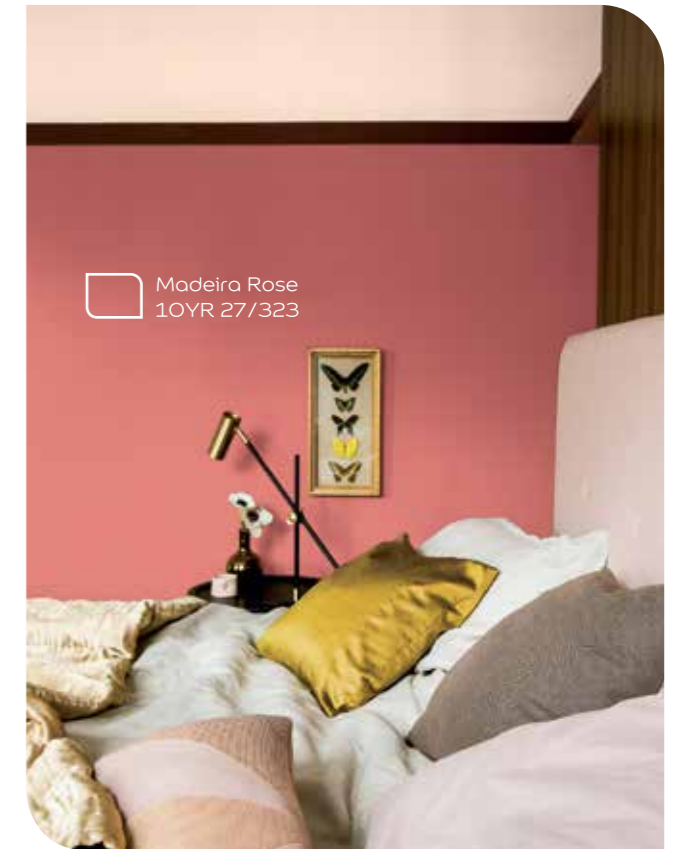

Zodiac 生肖	催动人缘感情 Love & Relationships	催动财运事业 Wealth & Career Enhancement	催动健康 Health Enhancement	催动贵人助力 Nobleman & Helper Enhancement	学业与功名 Academic Achievement
Snake Rooster Ox	Major/主色 Red, Purple, Pink	Major/主色 Yellow, White, Grey	Major/主色 Yellow, White, Grey	Major/主色 Blue	Major/主色 Yellow, White, Grey
蛇 鸡 牛	Supplement/配色 Green	Supplement/配色 Red, Purple, Pink	Supplement/配色 Red, Purple, Pink	Supplement/配色 Yellow, White, Grey	Supplement/配色 Green
	Minor/少色 Blue, Grey	Minor/少色 Green	Minor/少色 Yellow, Brown, Orange	Minor/少色 Green	Minor/少色 Blue

GOOD FENG SHUI Functional Colours® Composition	Combo	• Major 70%	• Supplement 25%	• Minor 5%
	Combo	• Major 70%	• Supplement 30%	

* Colour shown in all images may vary from actual paint colour due to lighting in photographs and printing. Please refer to Dulux Fandeck at the retail outlets for more accurate colours.