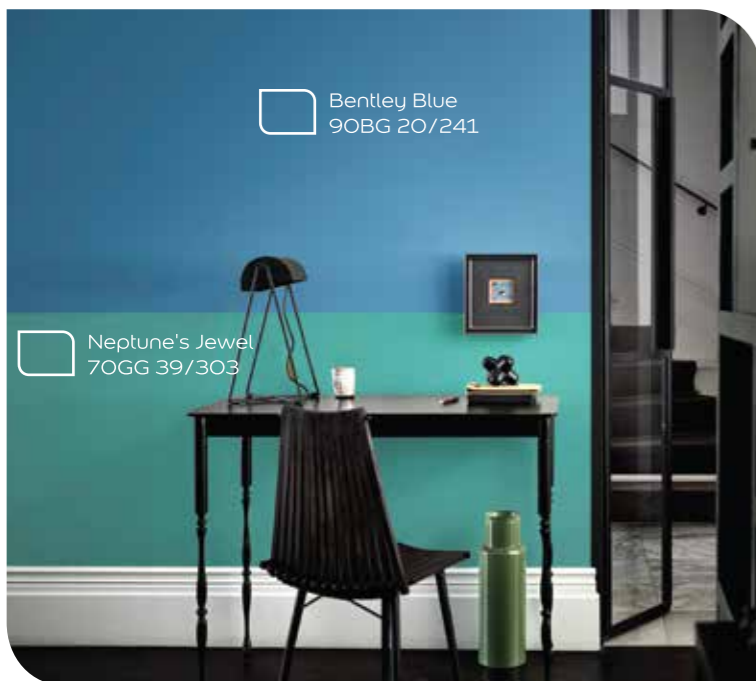

Universal Grey  
00NN 62/000

English Apple  
90YY 48/500

Lime Twist  
89YY 78/269

Blue Streak  
70BG 24/380

For those who are born in the year of Boar, Rabbit and Goat, you can expect a busy year in 2017 as there will be more traveling. Take extra care in health. Suggest to go through dental scaling, blood test or blood donation to reduce the potential risks in health. Be careful while you are on the road especially in the months of March, May and September.